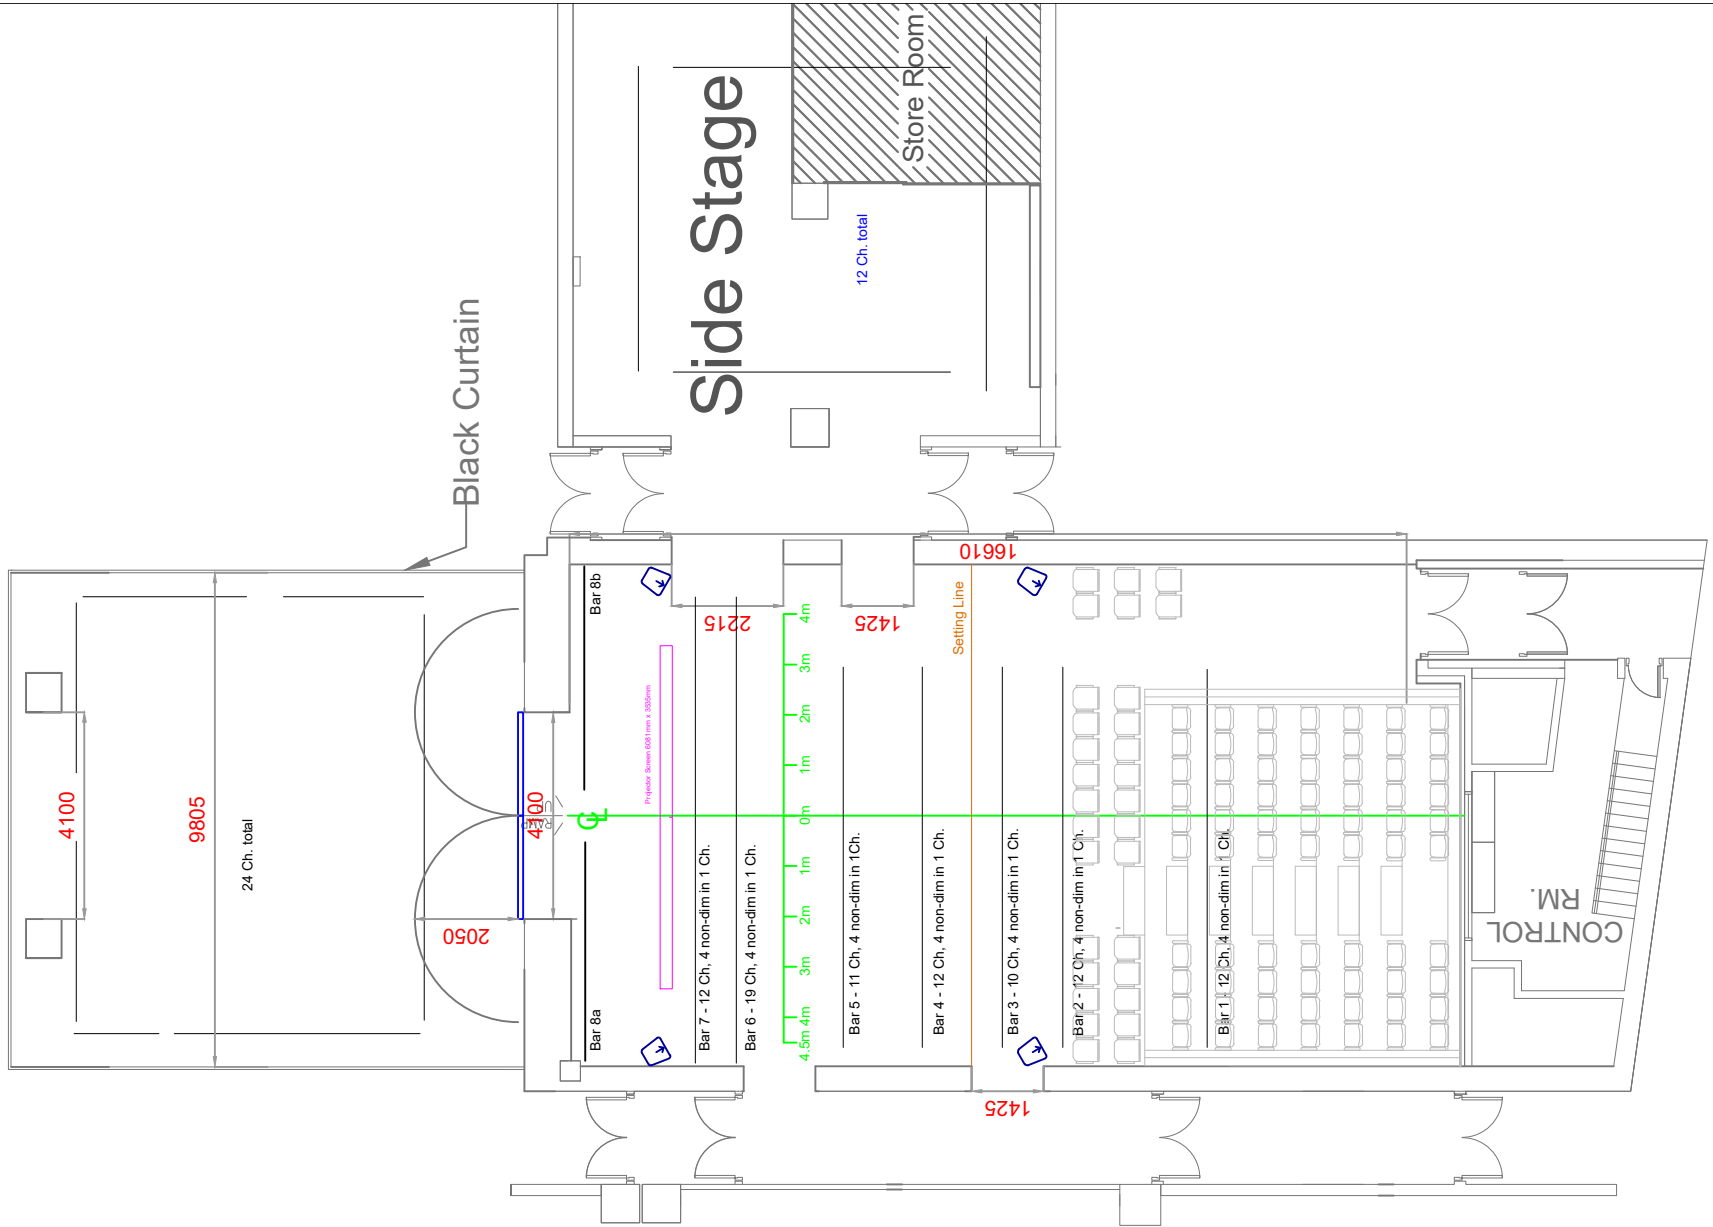

Foyer

Side Stage

Seating Capacity : 100
Wheel Chair Space : 4

Locations:
Hong Kong Creative Arts Centre
30 Pak Tin Street, Shek Kip Mei, Kowloon.

DRAWING
BBT Full View plan

Scale:
1:150 (A4)

Date :
01/09/2022

Foyer

Seating Capacity : 100
Wheel Chair Space : 4

Locations:
Hong Kong Creative Arts Centre
30 Pak Tin Street, Shek Kip Mei, Kowloon.

DRAWING
BBT simple plan

Scale:
1:150(A4)

Date :
01/09/2022

Seating Capacity : 100
 Wheel Chair Space : 4

Locations:
 Hong Kong Creative Arts Centre
 30 Pak Tin Street, Shek Kip Mei, Kowloon.

DRAWING
 BBT side view

Scale:
 1:150(A4)

Date :
 01/09/2022