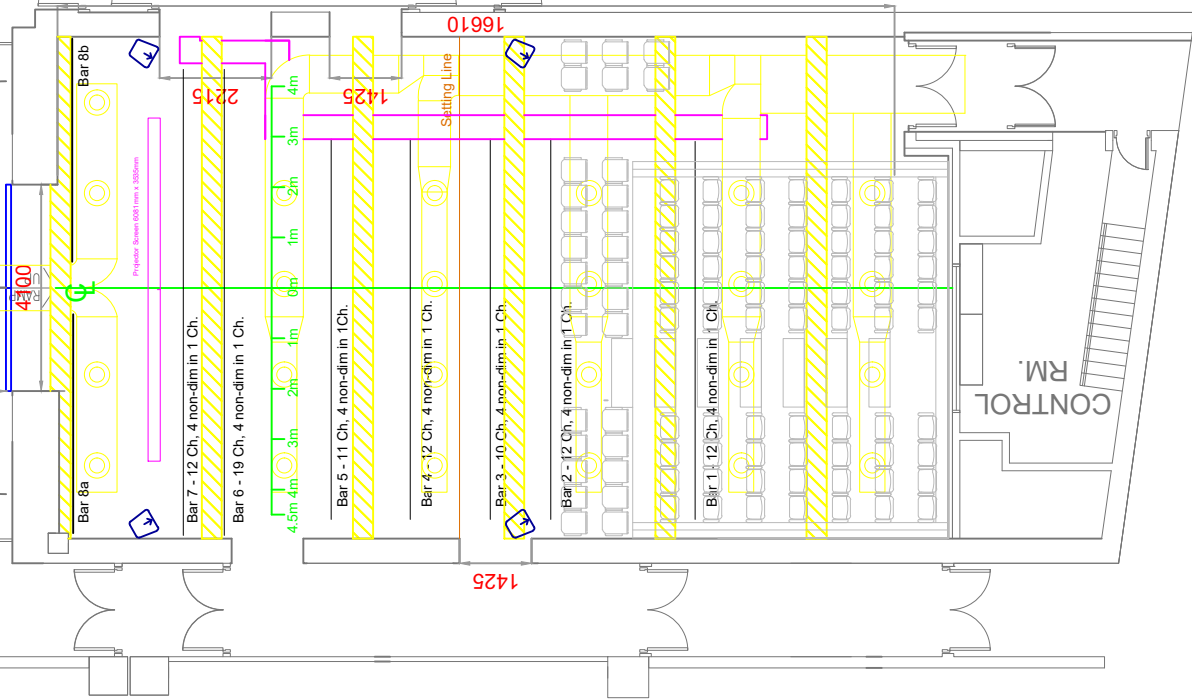

Foyer

Side Stage

Seating Capacity : 100
Wheel Chair Space : 4

Locations:
Hong Kong Creative Arts Centre
30 Pak Tin Street, Shek Kip Mei, Kowloon.

DRAWING
BBT Full View plan

Scale:
1:150 (A4)

Date :
01/09/2022

Foyer

Seating Capacity : 100
Wheel Chair Space : 4

Locations:
Hong Kong Creative Arts Centre
30 Pak Tin Street, Shek Kip Mei, Kowloon.

DRAWING
BBT simple plan

Scale:
1:150(A4)

Date :
01/09/2022

Seating Capacity : 100
 Wheel Chair Space : 4

Locations:
 Hong Kong Creative Arts Centre
 30 Pak Tin Street, Shek Kip Mei, Kowloon.

DRAWING
 BBT side view

Scale:
 1:150(A4)

Date :
 01/09/2022