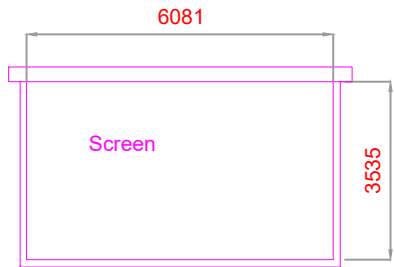

Foyer

Side Stage

Seating Capacity : 100
Wheel Chair Space : 4

Locations:
Hong Kong Creative Arts Centre
30 Pak Tin Street, Shek Kip Mei, Kowloon.

DRAWING
BBT Full View plan

Scale:
1:150 (A4)

Date :
01/09/2022

Foyer

Seating Capacity : 100
Wheel Chair Space : 4

Locations:
Hong Kong Creative Arts Centre
30 Pak Tin Street, Shek Kip Mei, Kowloon.

DRAWING
BBT simple plan

Scale:
1:150(A4)

Date :
01/09/2022

Seating Capacity : 100
 Wheel Chair Space : 4

Locations:
 Hong Kong Creative Arts Centre
 30 Pak Tin Street, Shek Kip Mei, Kowloon.

DRAWING
 BBT side view

Scale:
 1:150(A4)

Date :
 01/09/2022