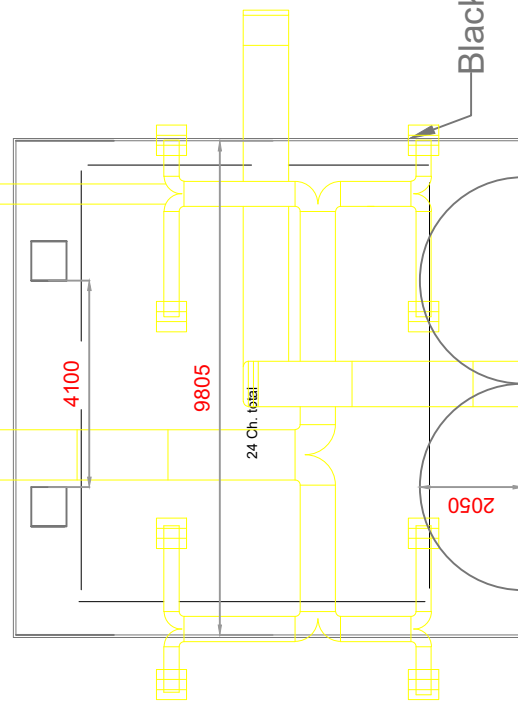

Foyer

Side Stage

Seating Capacity : 100
Wheel Chair Space : 4

Locations:
Hong Kong Creative Arts Centre
30 Pak Tin Street, Shek Kip Mei, Kowloon.

DRAWING
BBT Full View plan

Scale:
1:150 (A4)

Date :
01/09/2022

Foyer

Seating Capacity : 100
Wheel Chair Space : 4

Locations:
Hong Kong Creative Arts Centre
30 Pak Tin Street, Shek Kip Mei, Kowloon.

DRAWING
BBT simple plan

Scale:
1:150(A4)

Date :
01/09/2022

Seating Capacity : 100
 Wheel Chair Space : 4

Locations:
 Hong Kong Creative Arts Centre
 30 Pak Tin Street, Shek Kip Mei, Kowloon.

DRAWING
 BBT side view

Scale:
 1:150(A4)

Date :
 01/09/2022