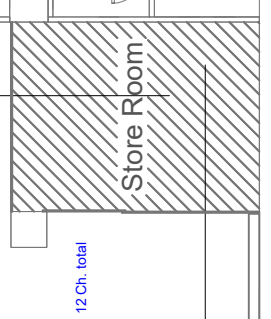

Foyer

Side Stage

Seating Capacity : 100
Wheel Chair Space : 4

Locations:
Hong Kong Creative Arts Centre
30 Pak Tin Street, Shek Kip Mei, Kowloon.

DRAWING
BBT Full View plan

Scale:
1:150 (A4)

Date :
01/09/2022

Foyer

Seating Capacity : 100
Wheel Chair Space : 4

Locations:
Hong Kong Creative Arts Centre
30 Pak Tin Street, Shek Kip Mei, Kowloon.

DRAWING
BBT simple plan

Scale:
1:150(A4)

Date :
01/09/2022

Seating Capacity : 100
 Wheel Chair Space : 4