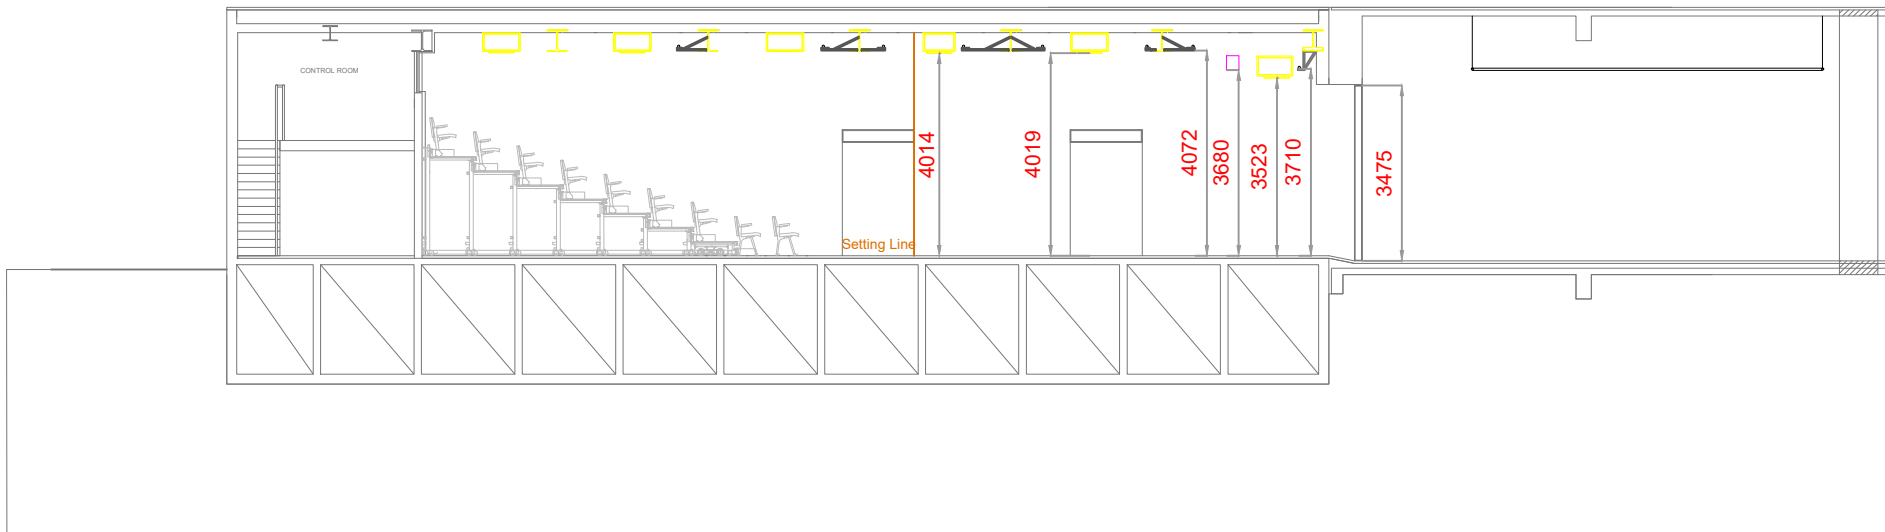

Foyer

Side Stage

Seating Capacity : 100
Wheel Chair Space : 4

Locations:
Hong Kong Creative Arts Centre
30 Pak Tin Street, Shek Kip Mei, Kowloon.

DRAWING
BBT Full View plan

Scale:
1:150 (A4)

Date :
01/09/2022

Foyer

Seating Capacity : 100
Wheel Chair Space : 4

Locations:
Hong Kong Creative Arts Centre
30 Pak Tin Street, Shek Kip Mei, Kowloon.

DRAWING
BBT simple plan

Scale:
1:150(A4)

Date :
01/09/2022

Seating Capacity : 100
 Wheel Chair Space : 4

Locations:
 Hong Kong Creative Arts Centre
 30 Pak Tin Street, Shek Kip Mei, Kowloon.

DRAWING
 BBT side view

Scale:
 1:150(A4)

Date :
 01/09/2022