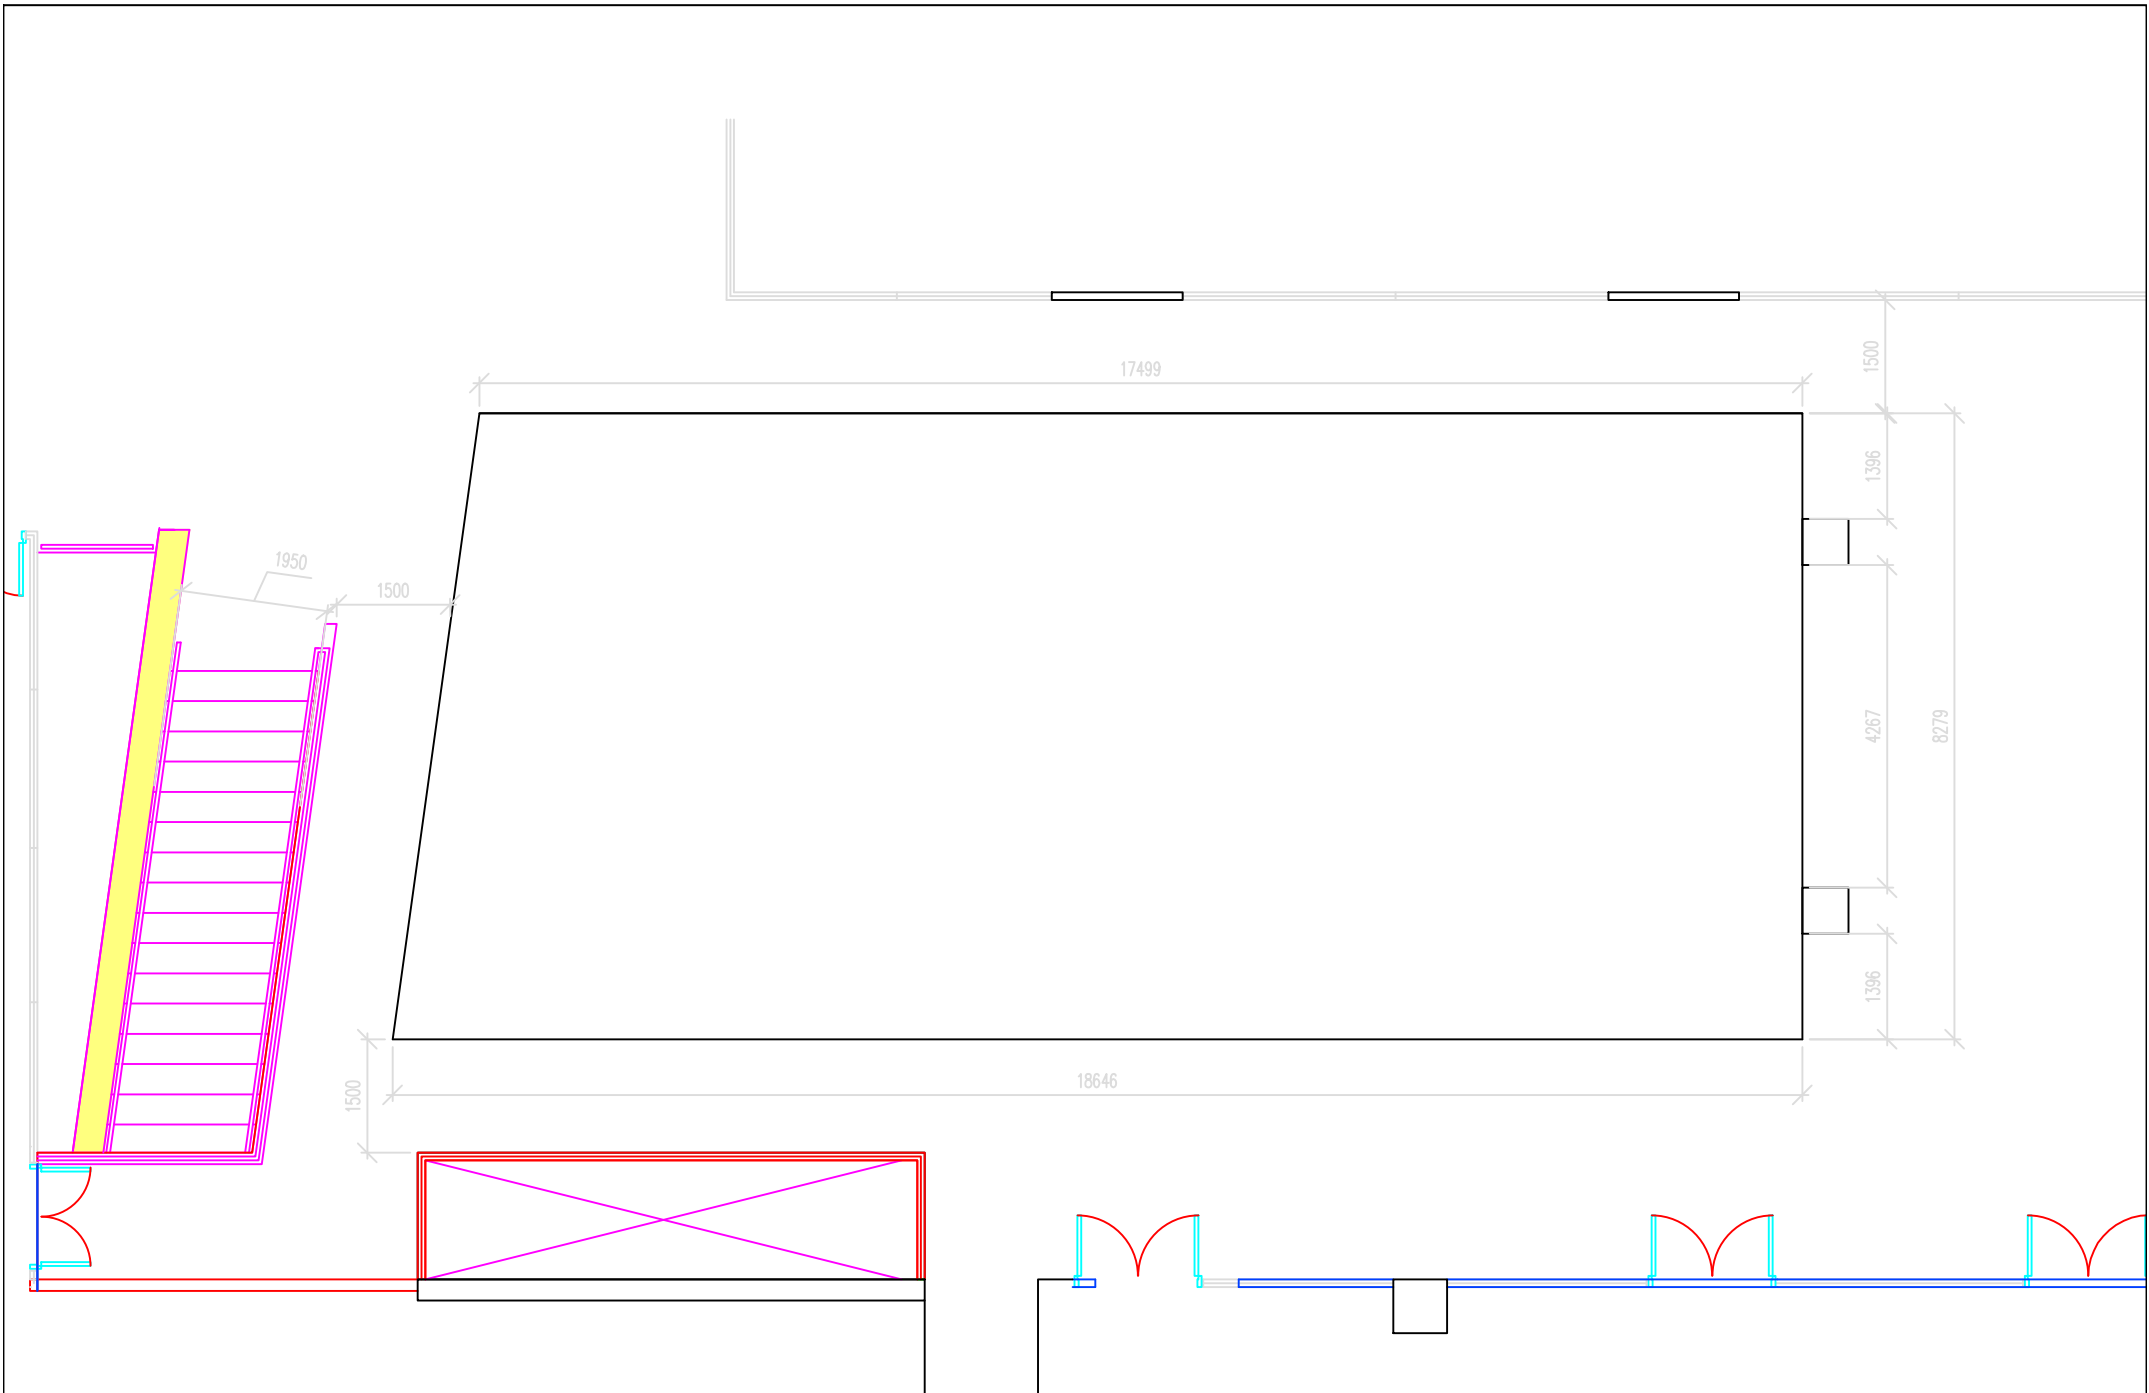

unit in mm  
 all measurements are for reference only  
 revised on June 2010

<b>JCCAC</b> <small>Jockey Club Creative Arts Centre        賽馬會創意藝術中心</small>	Drawing Title	Venue	Curator	Exhibition Designer	Scale	Drawn By
	Ground Plan	L1			Not to scale	venue mangement team
Production	Presenter	Hiring Period	Setup Date	Drawing No.	Sheet Of	
					1 of 1	

Drawing Title Central Courtyard	Venue		Scale 1:100 on A4	Date 18/09/2019

Drawing Title	Venue
Central Courtyard	Stage & Chair_2

Scale	Date
1:100 on A4	18/09/2019