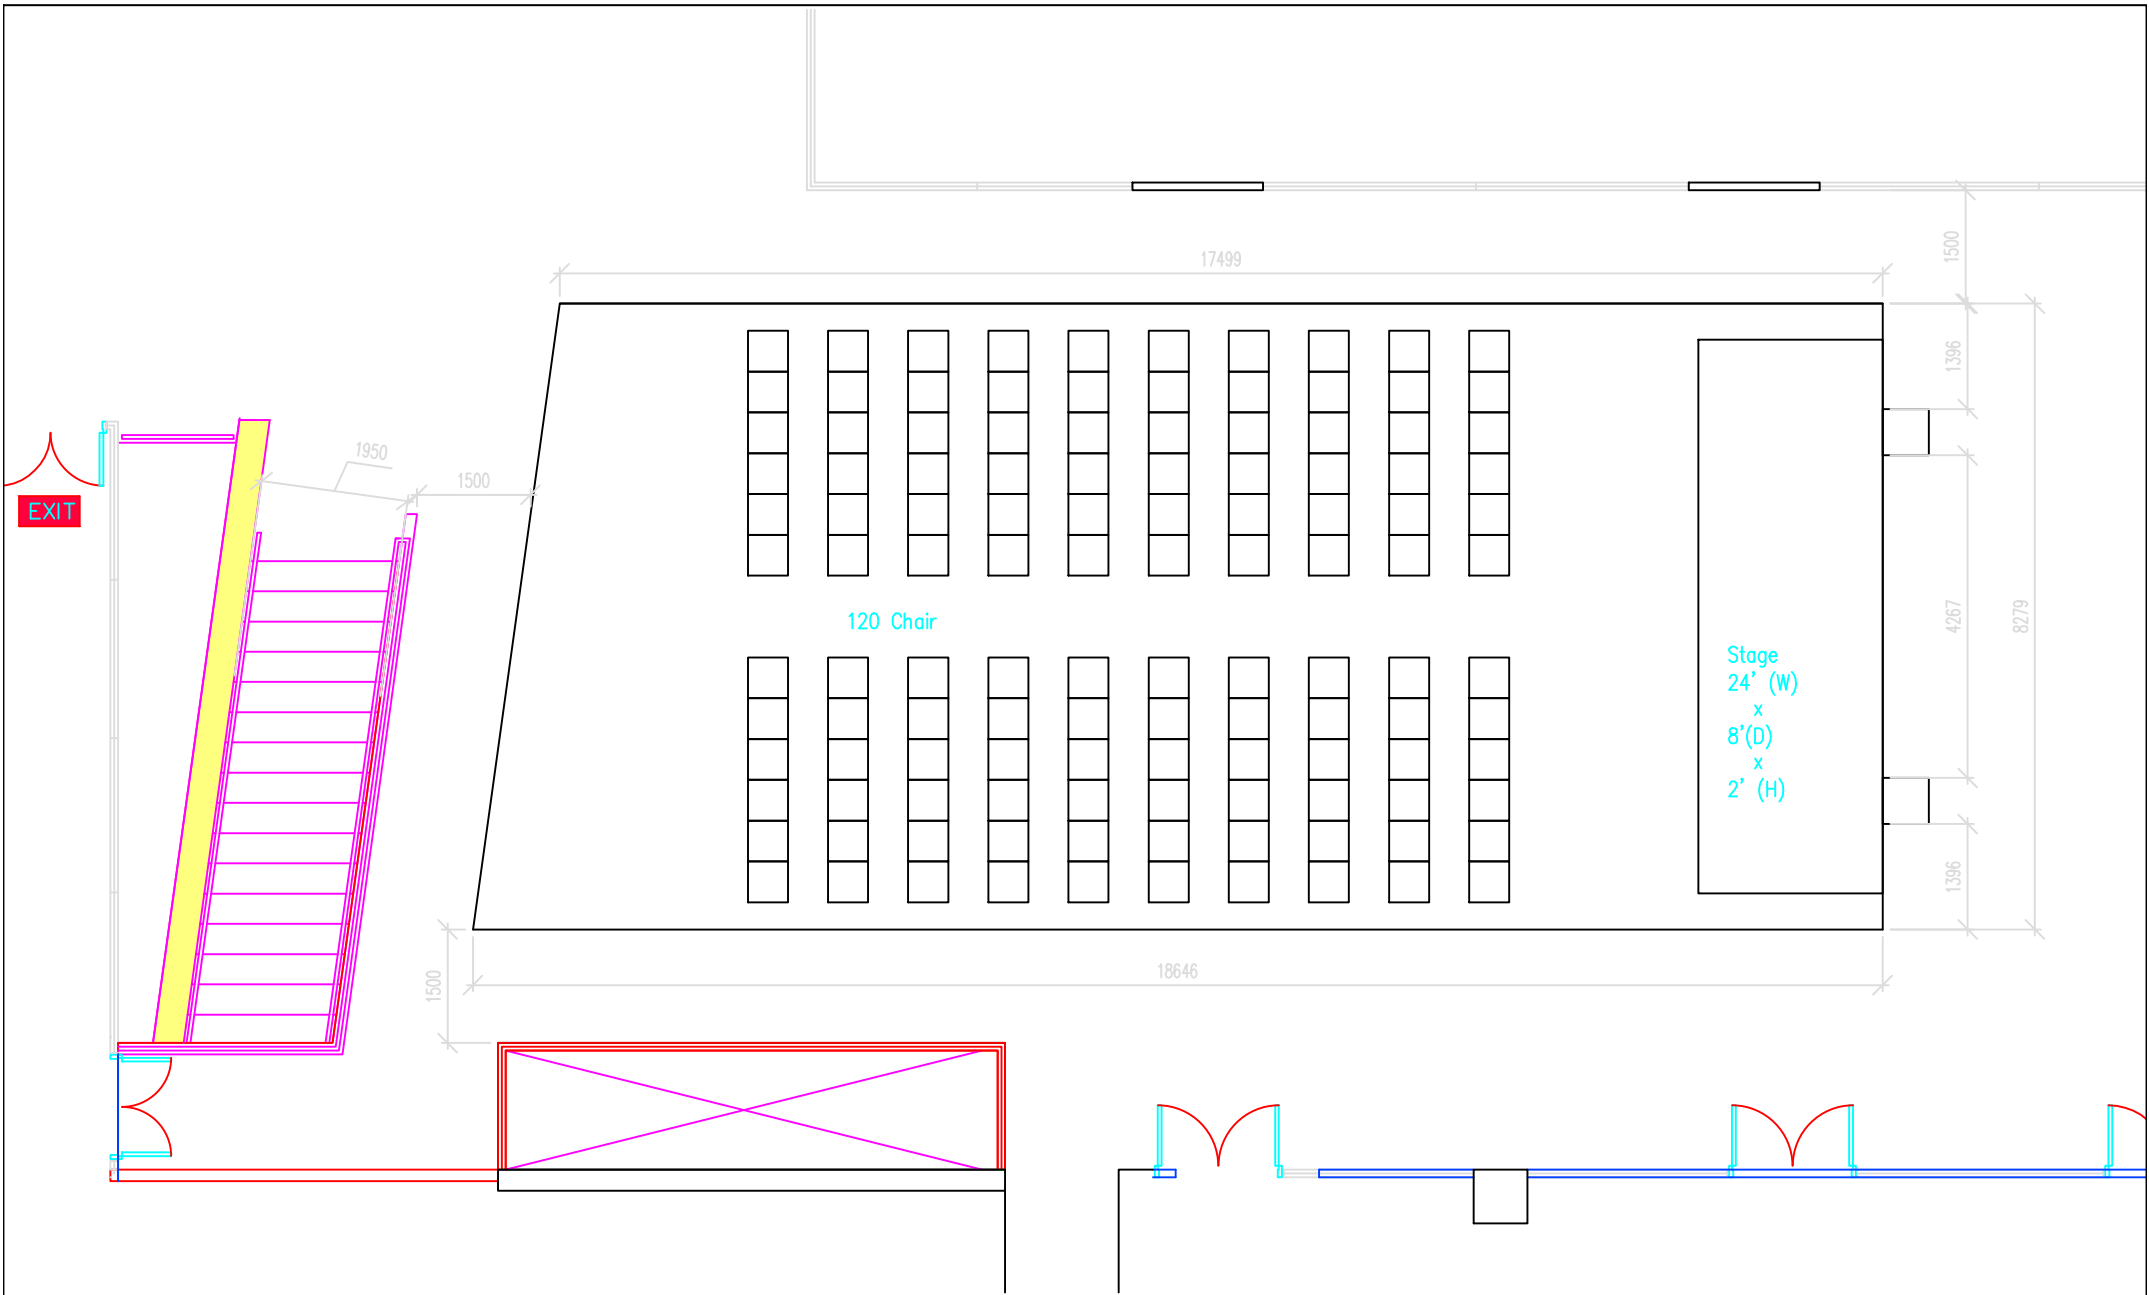

unit in mm  
 all measurements are for reference only  
 revised on June 2010

<b>JCCAC</b> <small>Jockey Club Creative Arts Centre        賽馬會創意藝術中心</small>	Drawing Title	Venue	Curator	Exhibition Designer	Scale	Drawn By
	Ground Plan	L1			Not to scale	venue mangement team
Production	Presenter	Hiring Period	Setup Date	Drawing No.	Sheet Of	
					1 of 1	

Drawing Title Central Courtyard	Venue		Scale 1:100 on A4	Date 18/09/2019

Drawing Title	Venue
Central Courtyard	Stage & Chair_2

Scale	Date
1:100 on A4	18/09/2019