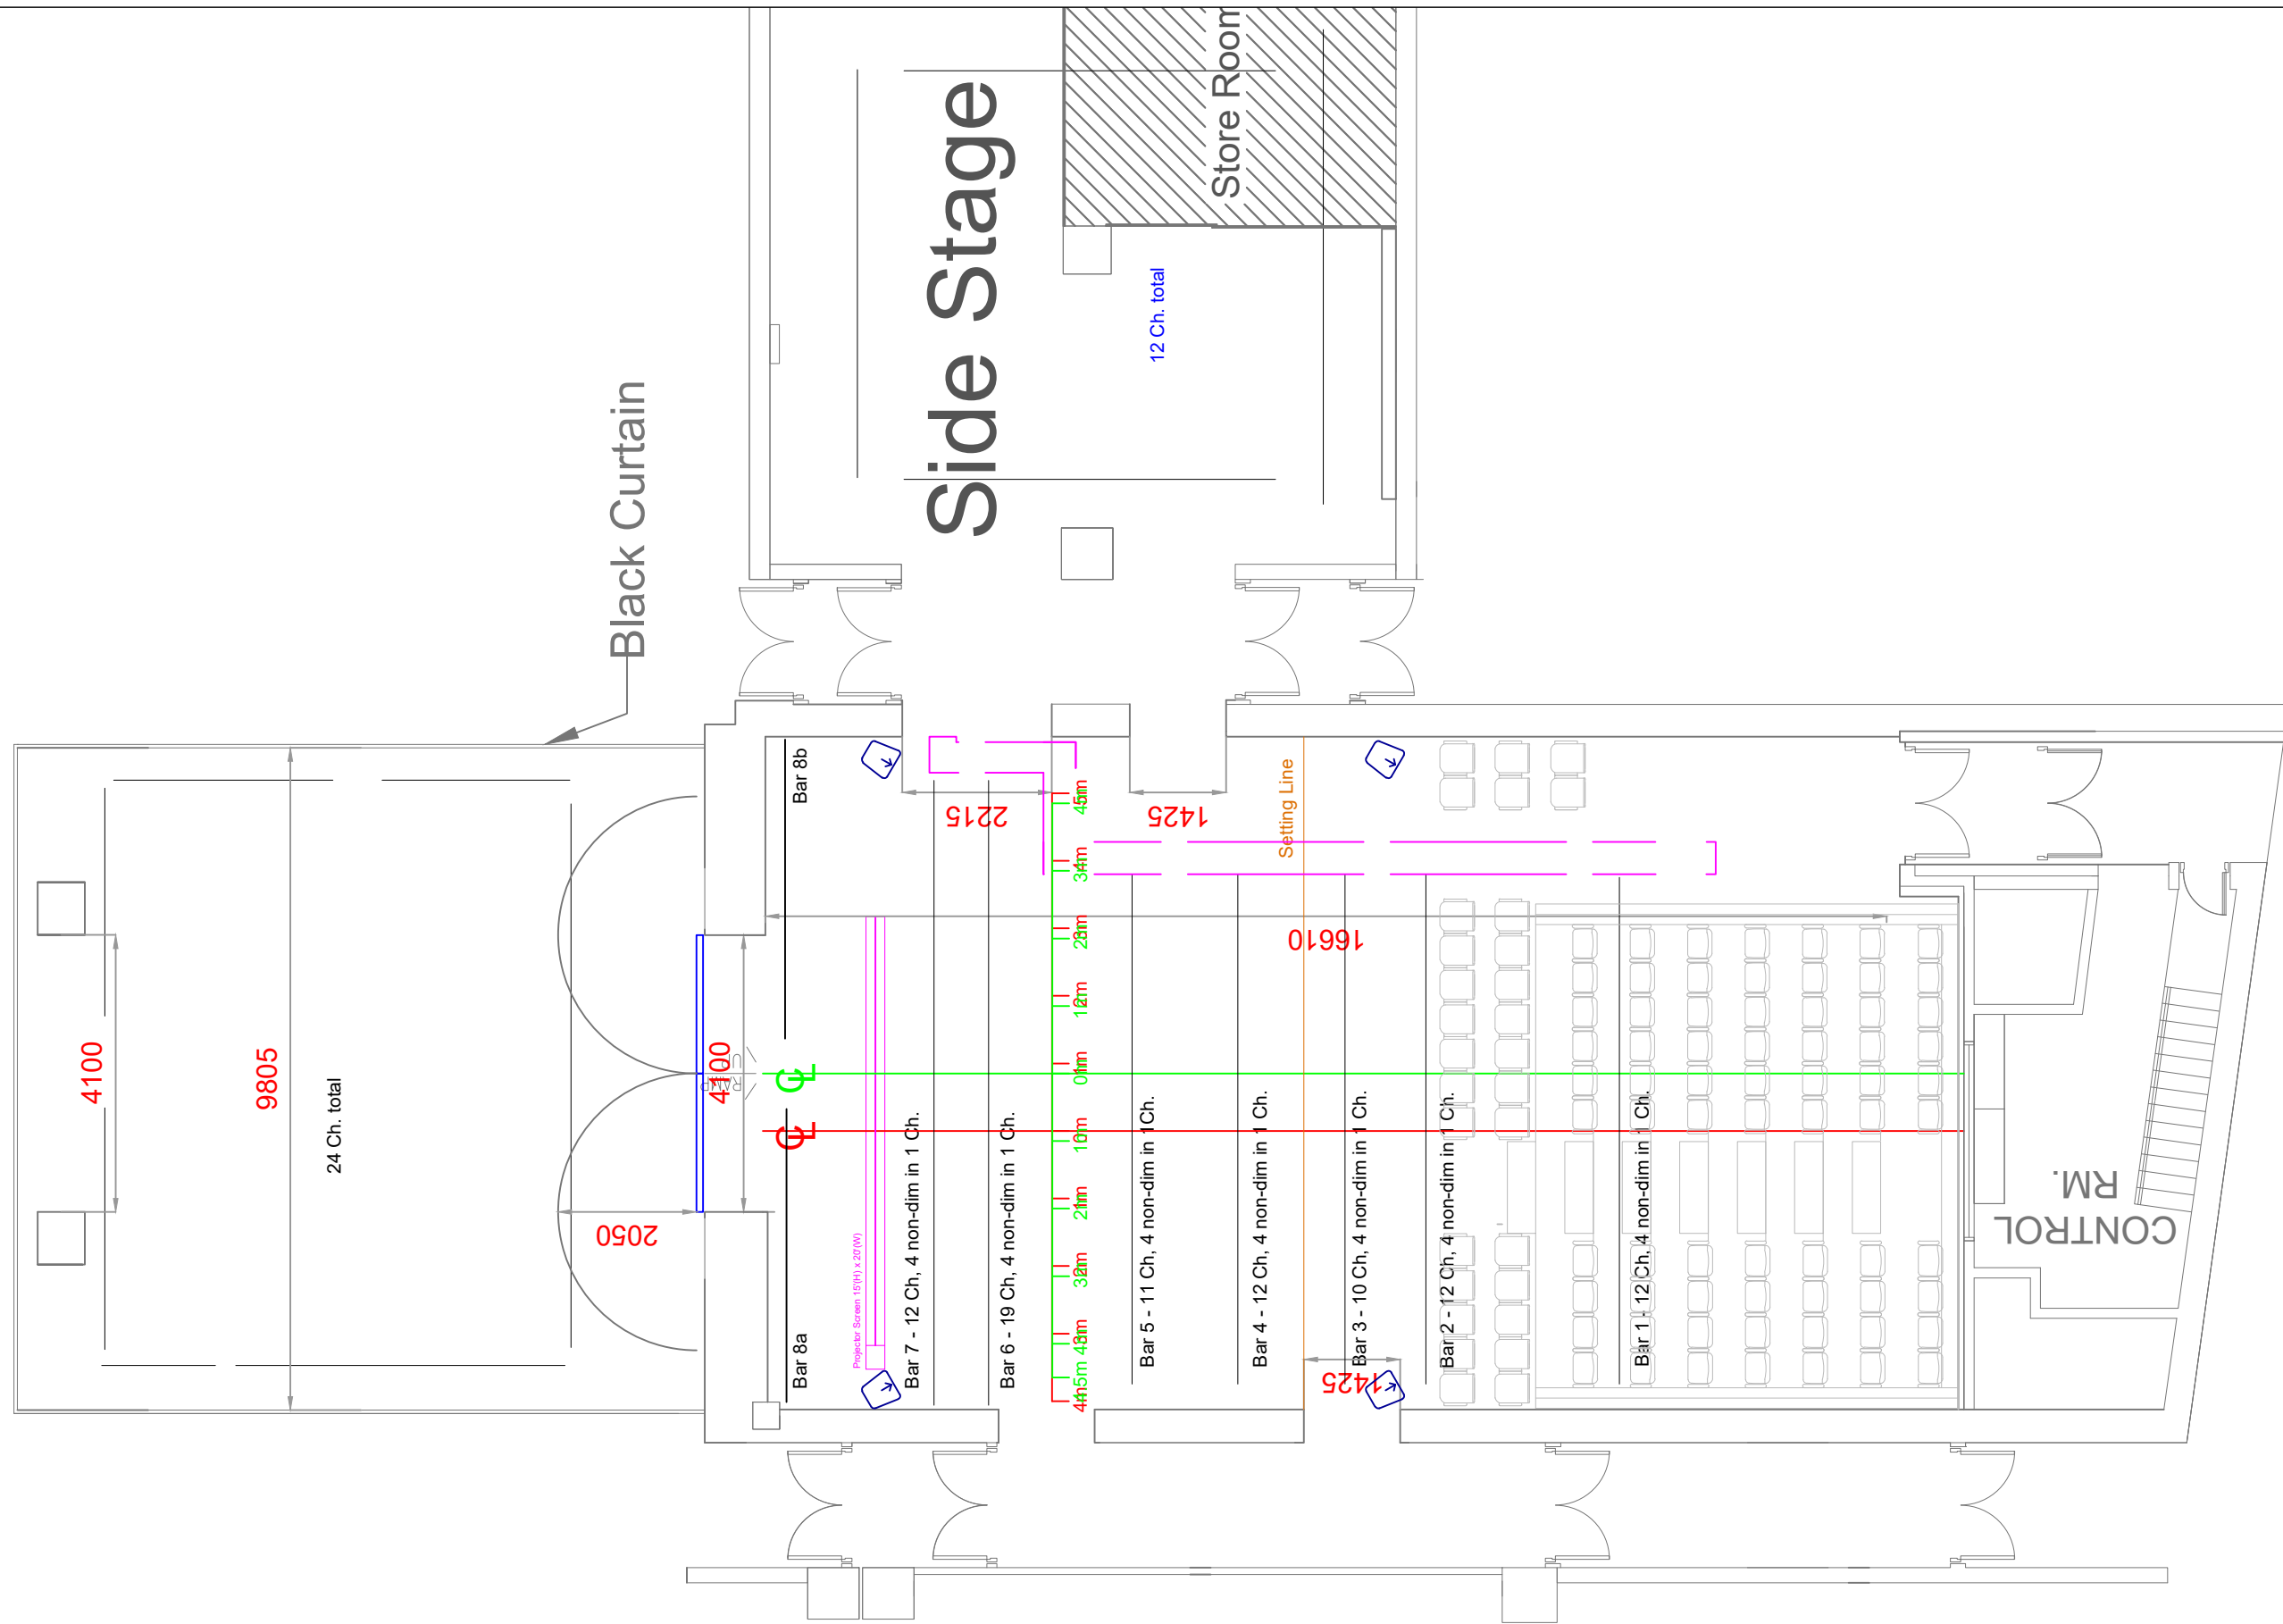

# Side Stage

Seating Capacity : 100  
Wheel Chair Space : 4

Locations:  
Hong Kong Creative Arts Centre  
30 Pak Tin Street, Shek Kip Mei, Kowloon.

DRAWING  
BBT Full View.

Scale:  
1:100 (A3)

Date :  
28/7/2021

# Foyer

Seating Capacity : 100  
Wheel Chair Space : 4

Locations:  
Hong Kong Creative Arts Centre  
30 Pak Tin Street, Shek Kip Mei, Kowloon.

DRAWING  
BBT Simple plan

Scale:  
1:100 (A3)

Date :  
28/7/2021

Seating Capacity : 100  
 Wheel Chair Space : 4

 Jockey Club Creative Arts Centre 賽馬會創意藝術中心	Drawing Title BBT Side View Ground Plan	Venue BBT	Director	Set Designer	Setup Date	Revised on Sep 2018	Scale 1 to 100 on A3	Drawn By
	Production	Client	Choreographer	Lighting Designer	Performance Date		Drawing No.	Sheet Of