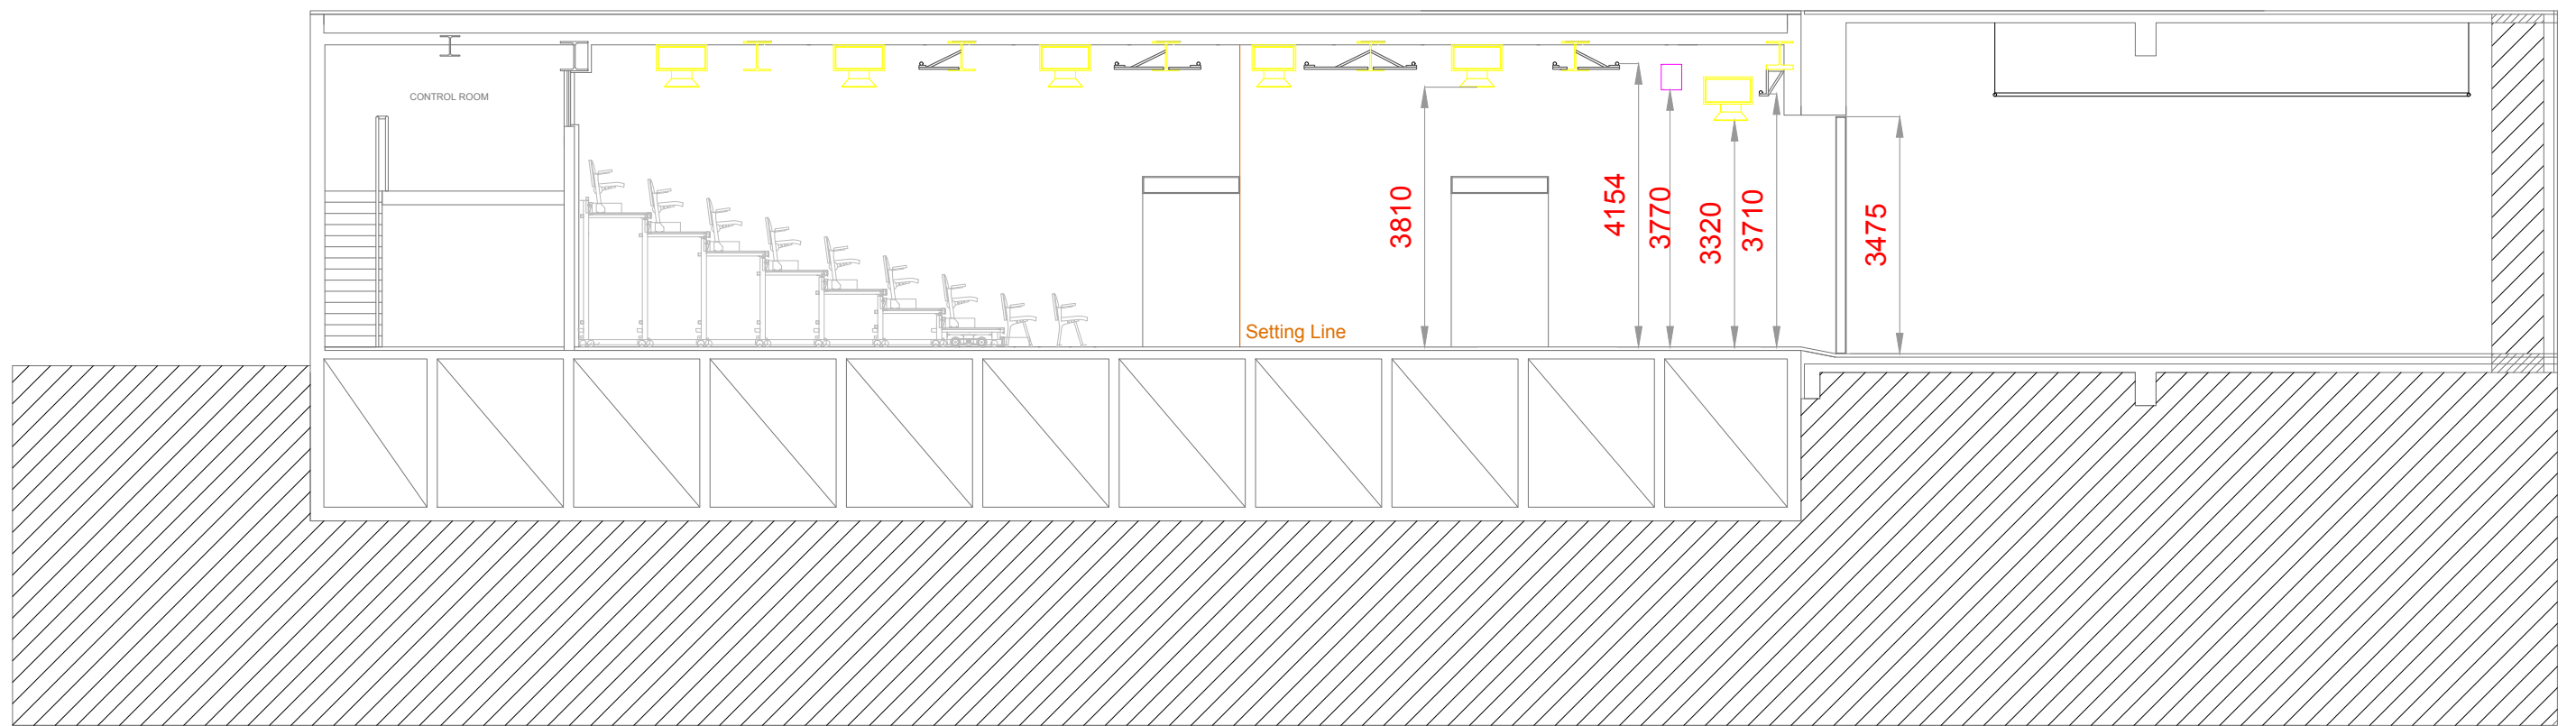

# Side Stage

Seating Capacity : 100  
Wheel Chair Space : 4

Locations:  
Hong Kong Creative Arts Centre  
30 Pak Tin Street, Shek Kip Mei, Kowloon.

DRAWING  
BBT Full View.

Scale:  
1:100 (A3)

Date :  
28/7/2021

# Foyer

Seating Capacity : 100  
Wheel Chair Space : 4

Locations:  
Hong Kong Creative Arts Centre  
30 Pak Tin Street, Shek Kip Mei, Kowloon.

DRAWING  
BBT Simple plan

Scale:  
1:100 (A3)

Date :  
28/7/2021

Seating Capacity : 100  
 Wheel Chair Space : 4

 Jockey Club Creative Arts Centre 賽馬會創意藝術中心	Drawing Title BBT Side View Ground Plan	Venue BBT	Director	Set Designer	Setup Date	Revised on Sep 2018	Scale 1 to 100 on A3	Drawn By
	Production	Client	Choreographer	Lighting Designer	Performance Date		Drawing No.	Sheet Of