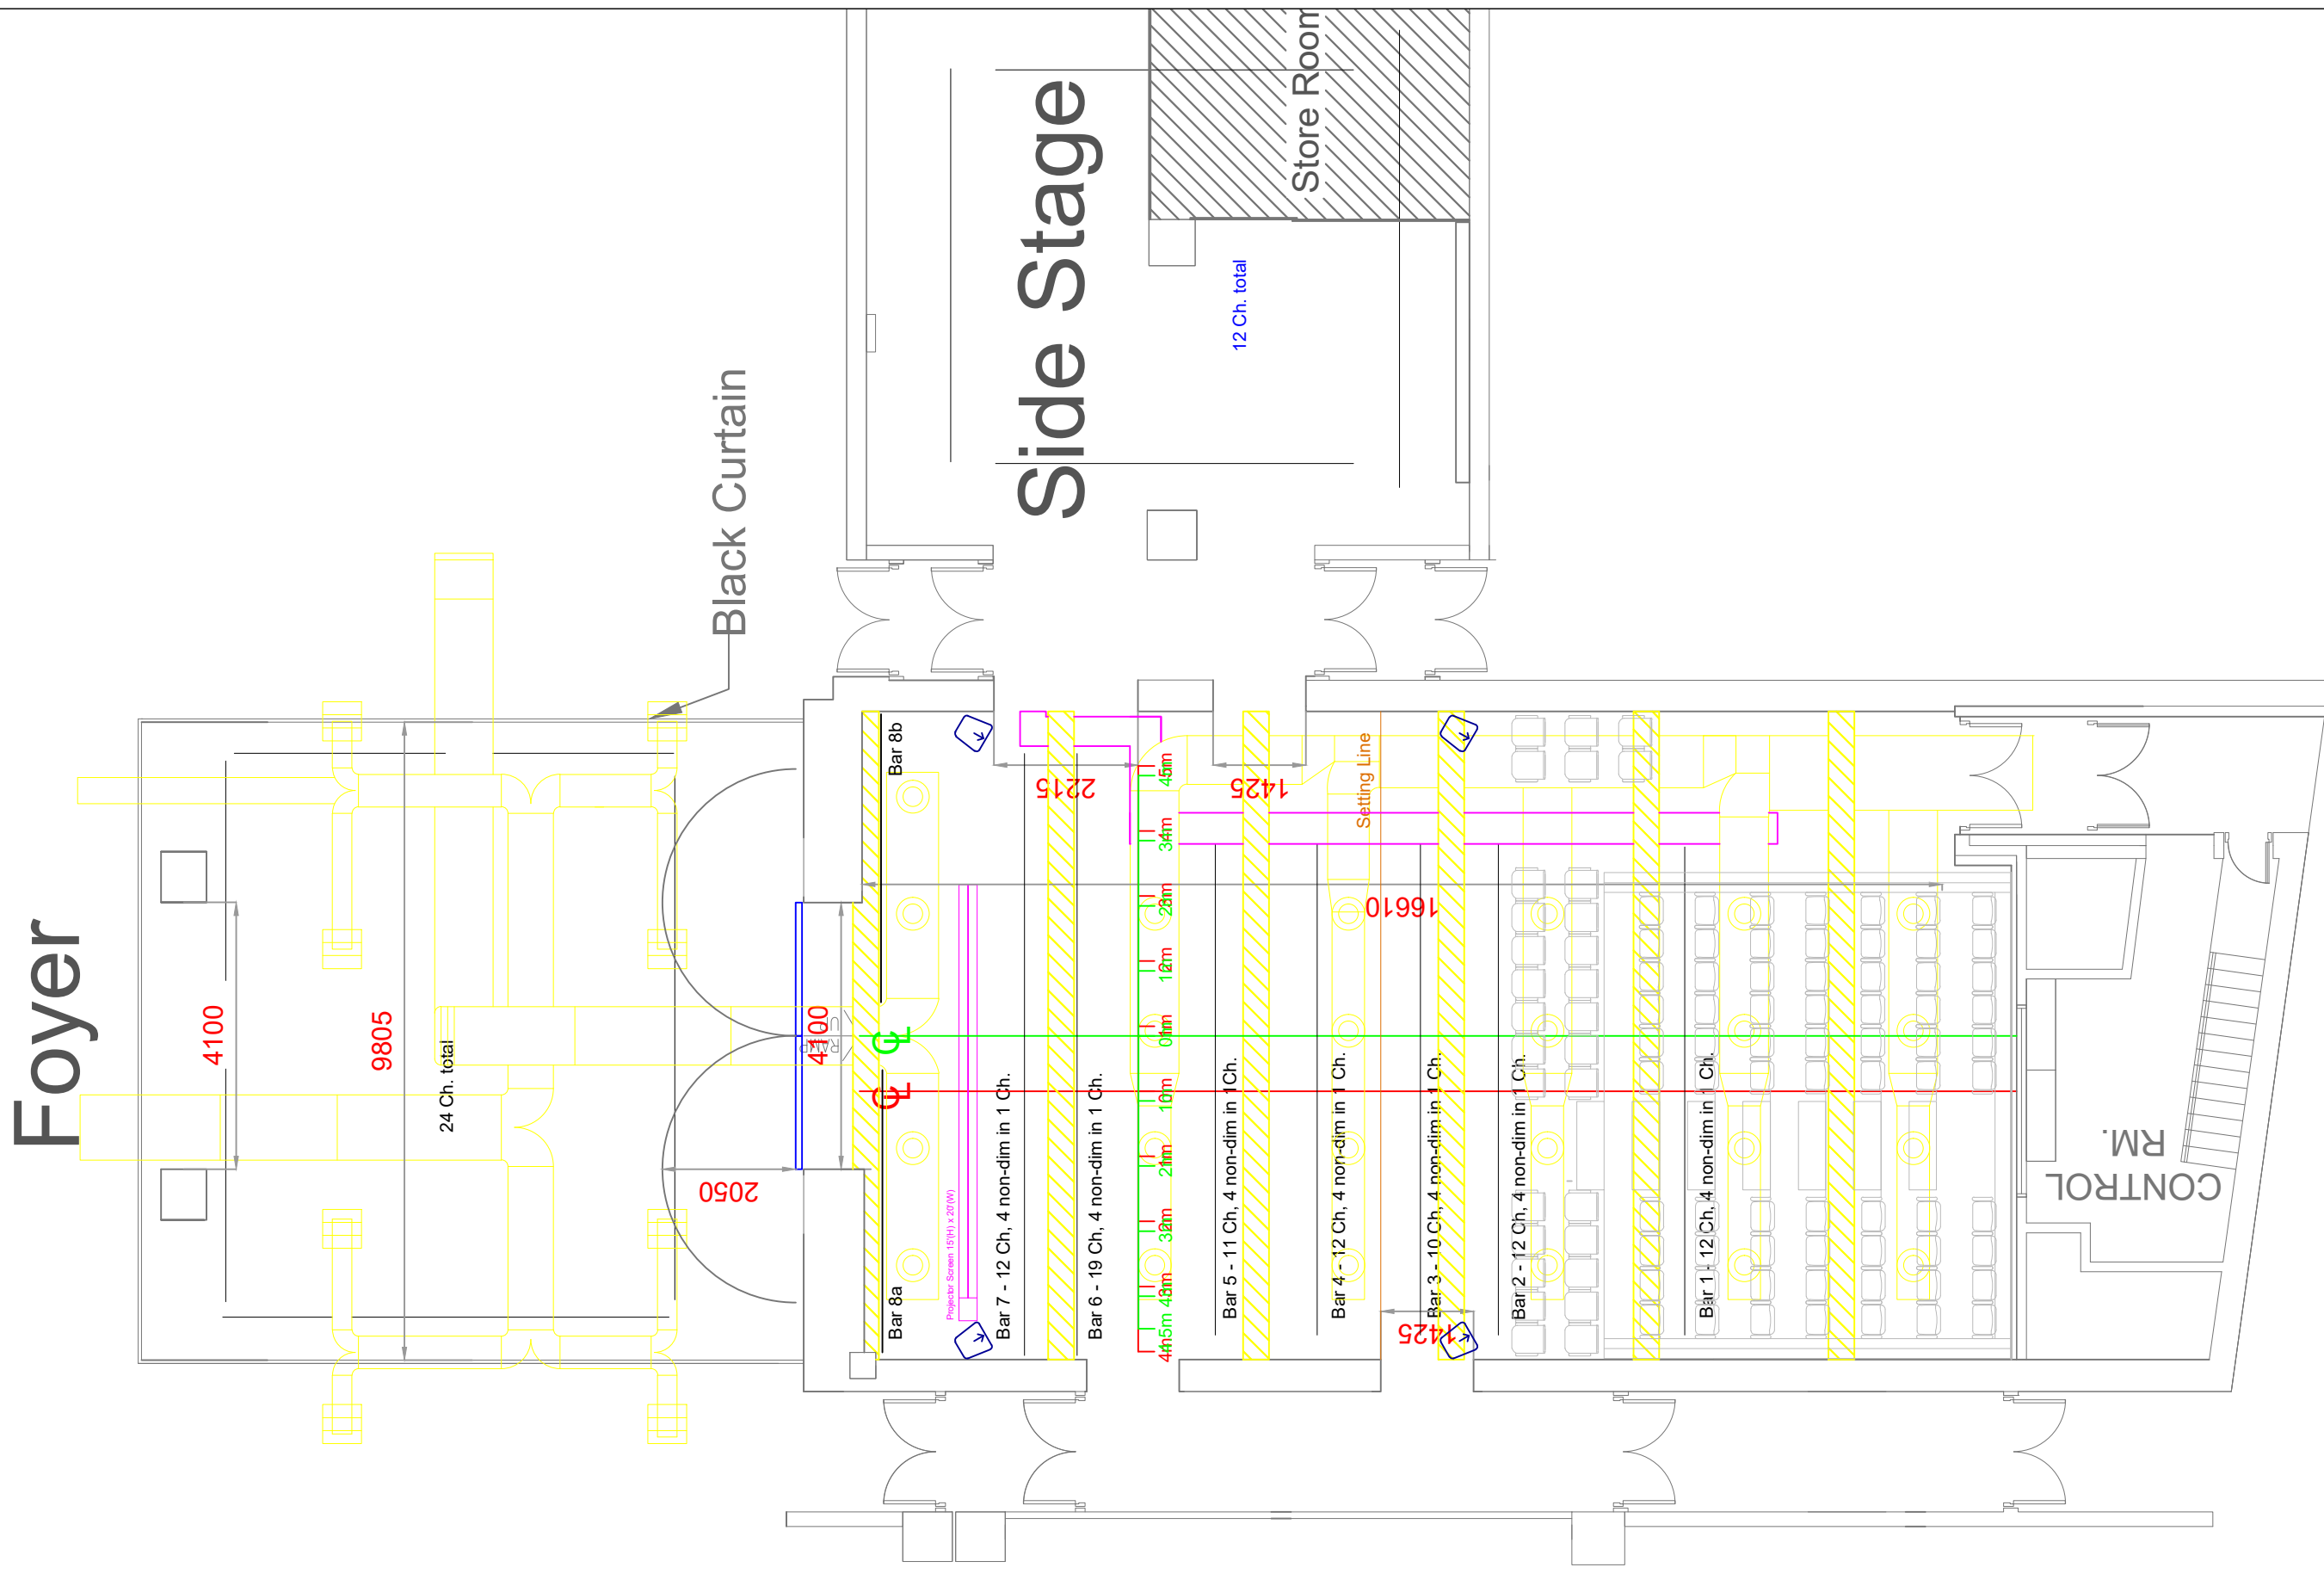

# Foyer

# Side Stage

Seating Capacity : 100  
Wheel Chair Space : 4

Locations:  
Hong Kong Creative Arts Centre  
30 Pak Tin Street, Shek Kip Mei, Kowloon.

DRAWING  
BBT Full View.

Scale:  
1:100 (A3)

Date :  
28/7/2021

# Foyer

Seating Capacity : 100  
Wheel Chair Space : 4

Locations:  
Hong Kong Creative Arts Centre  
30 Pak Tin Street, Shek Kip Mei, Kowloon.

DRAWING  
BBT Simple plan

Scale:  
1:100 (A3)

Date :  
28/7/2021

Seating Capacity : 100  
 Wheel Chair Space : 4

 Jockey Club Creative Arts Centre 賽馬會創意藝術中心	Drawing Title BBT Side View Ground Plan	Venue BBT	Director	Set Designer	Setup Date	Revised on Sep 2018	Scale 1 to 100 on A3	Drawn By
	Production	Client	Choreographer	Lighting Designer	Performance Date		Drawing No.	Sheet Of