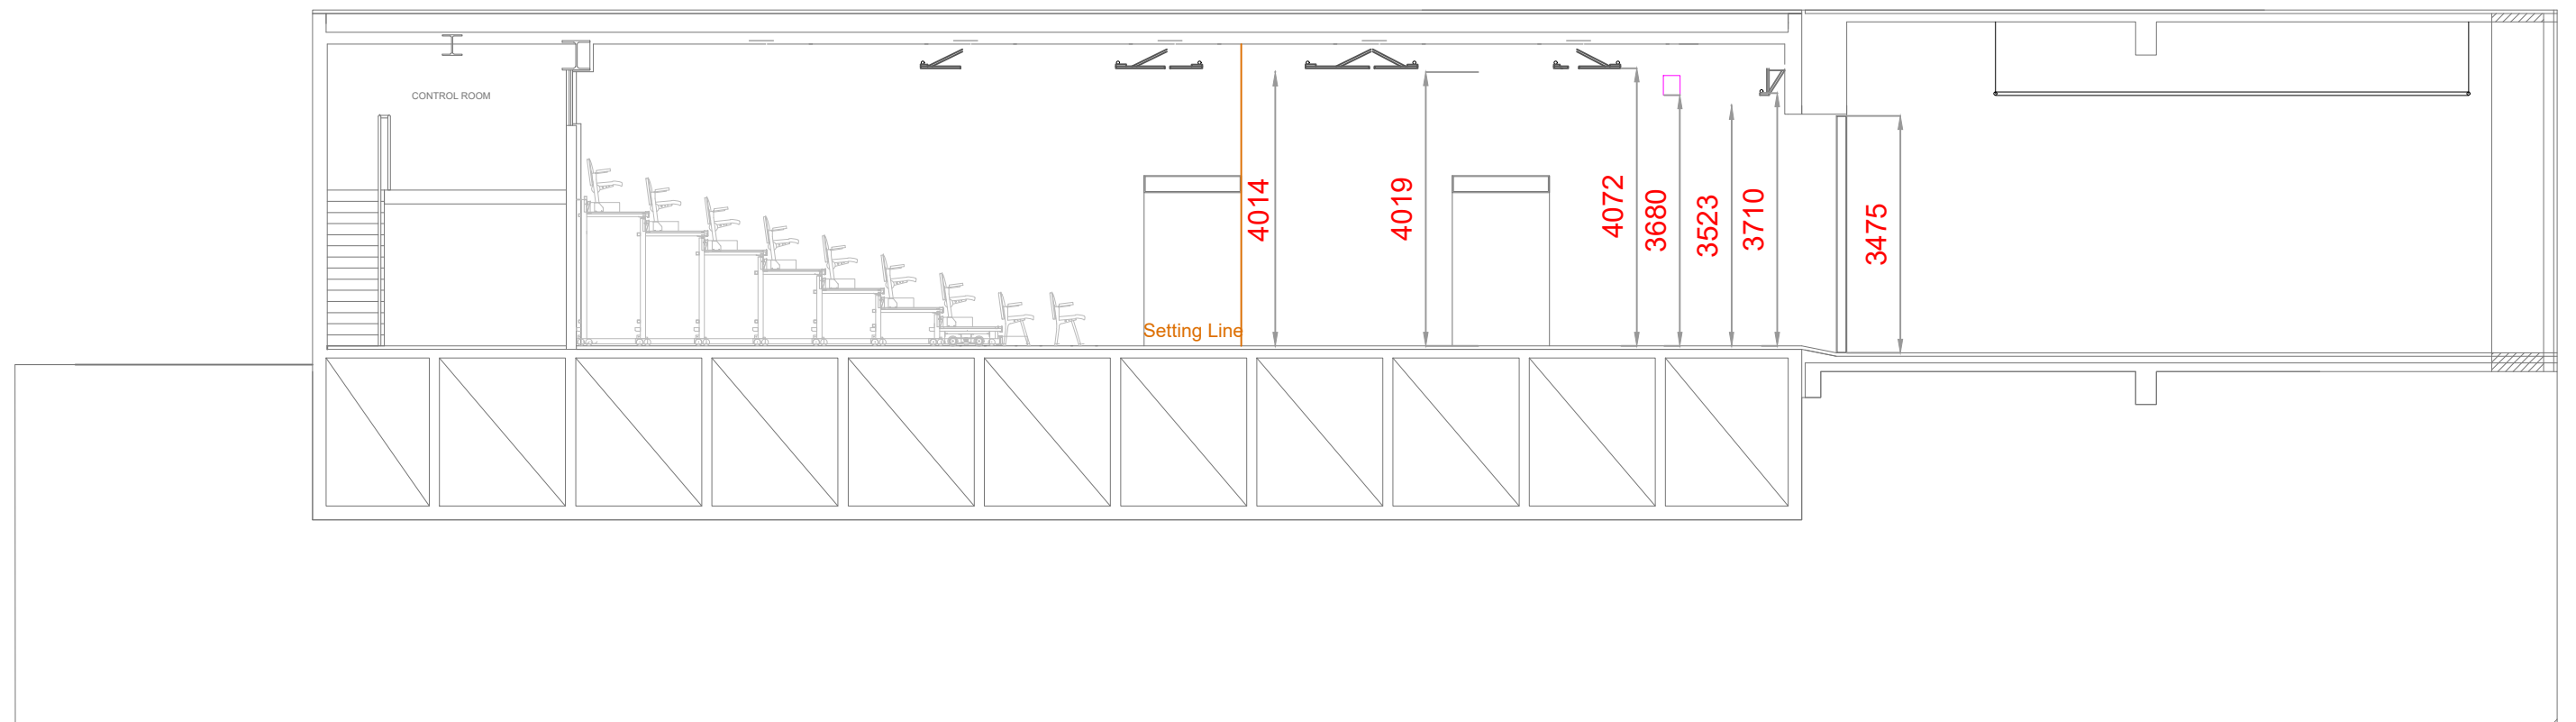

Foyer

Side Stage

Seating Capacity : 100
Wheel Chair Space : 4

Locations:
Hong Kong Creative Arts Centre
30 Pak Tin Street, Shek Kip Mei, Kowloon.

DRAWING
BBT Full View.

Scale:
1:100 (A3)

Date :
01/09/2022

Foyer

Seating Capacity : 100
Wheel Chair Space : 4

Locations:
Hong Kong Creative Arts Centre
30 Pak Tin Street, Shek Kip Mei, Kowloon.

DRAWING
BBT Simple plan

Scale:
1:100 (A3)

Date :
01/09/2022

Seating Capacity : 100
 Wheel Chair Space : 4