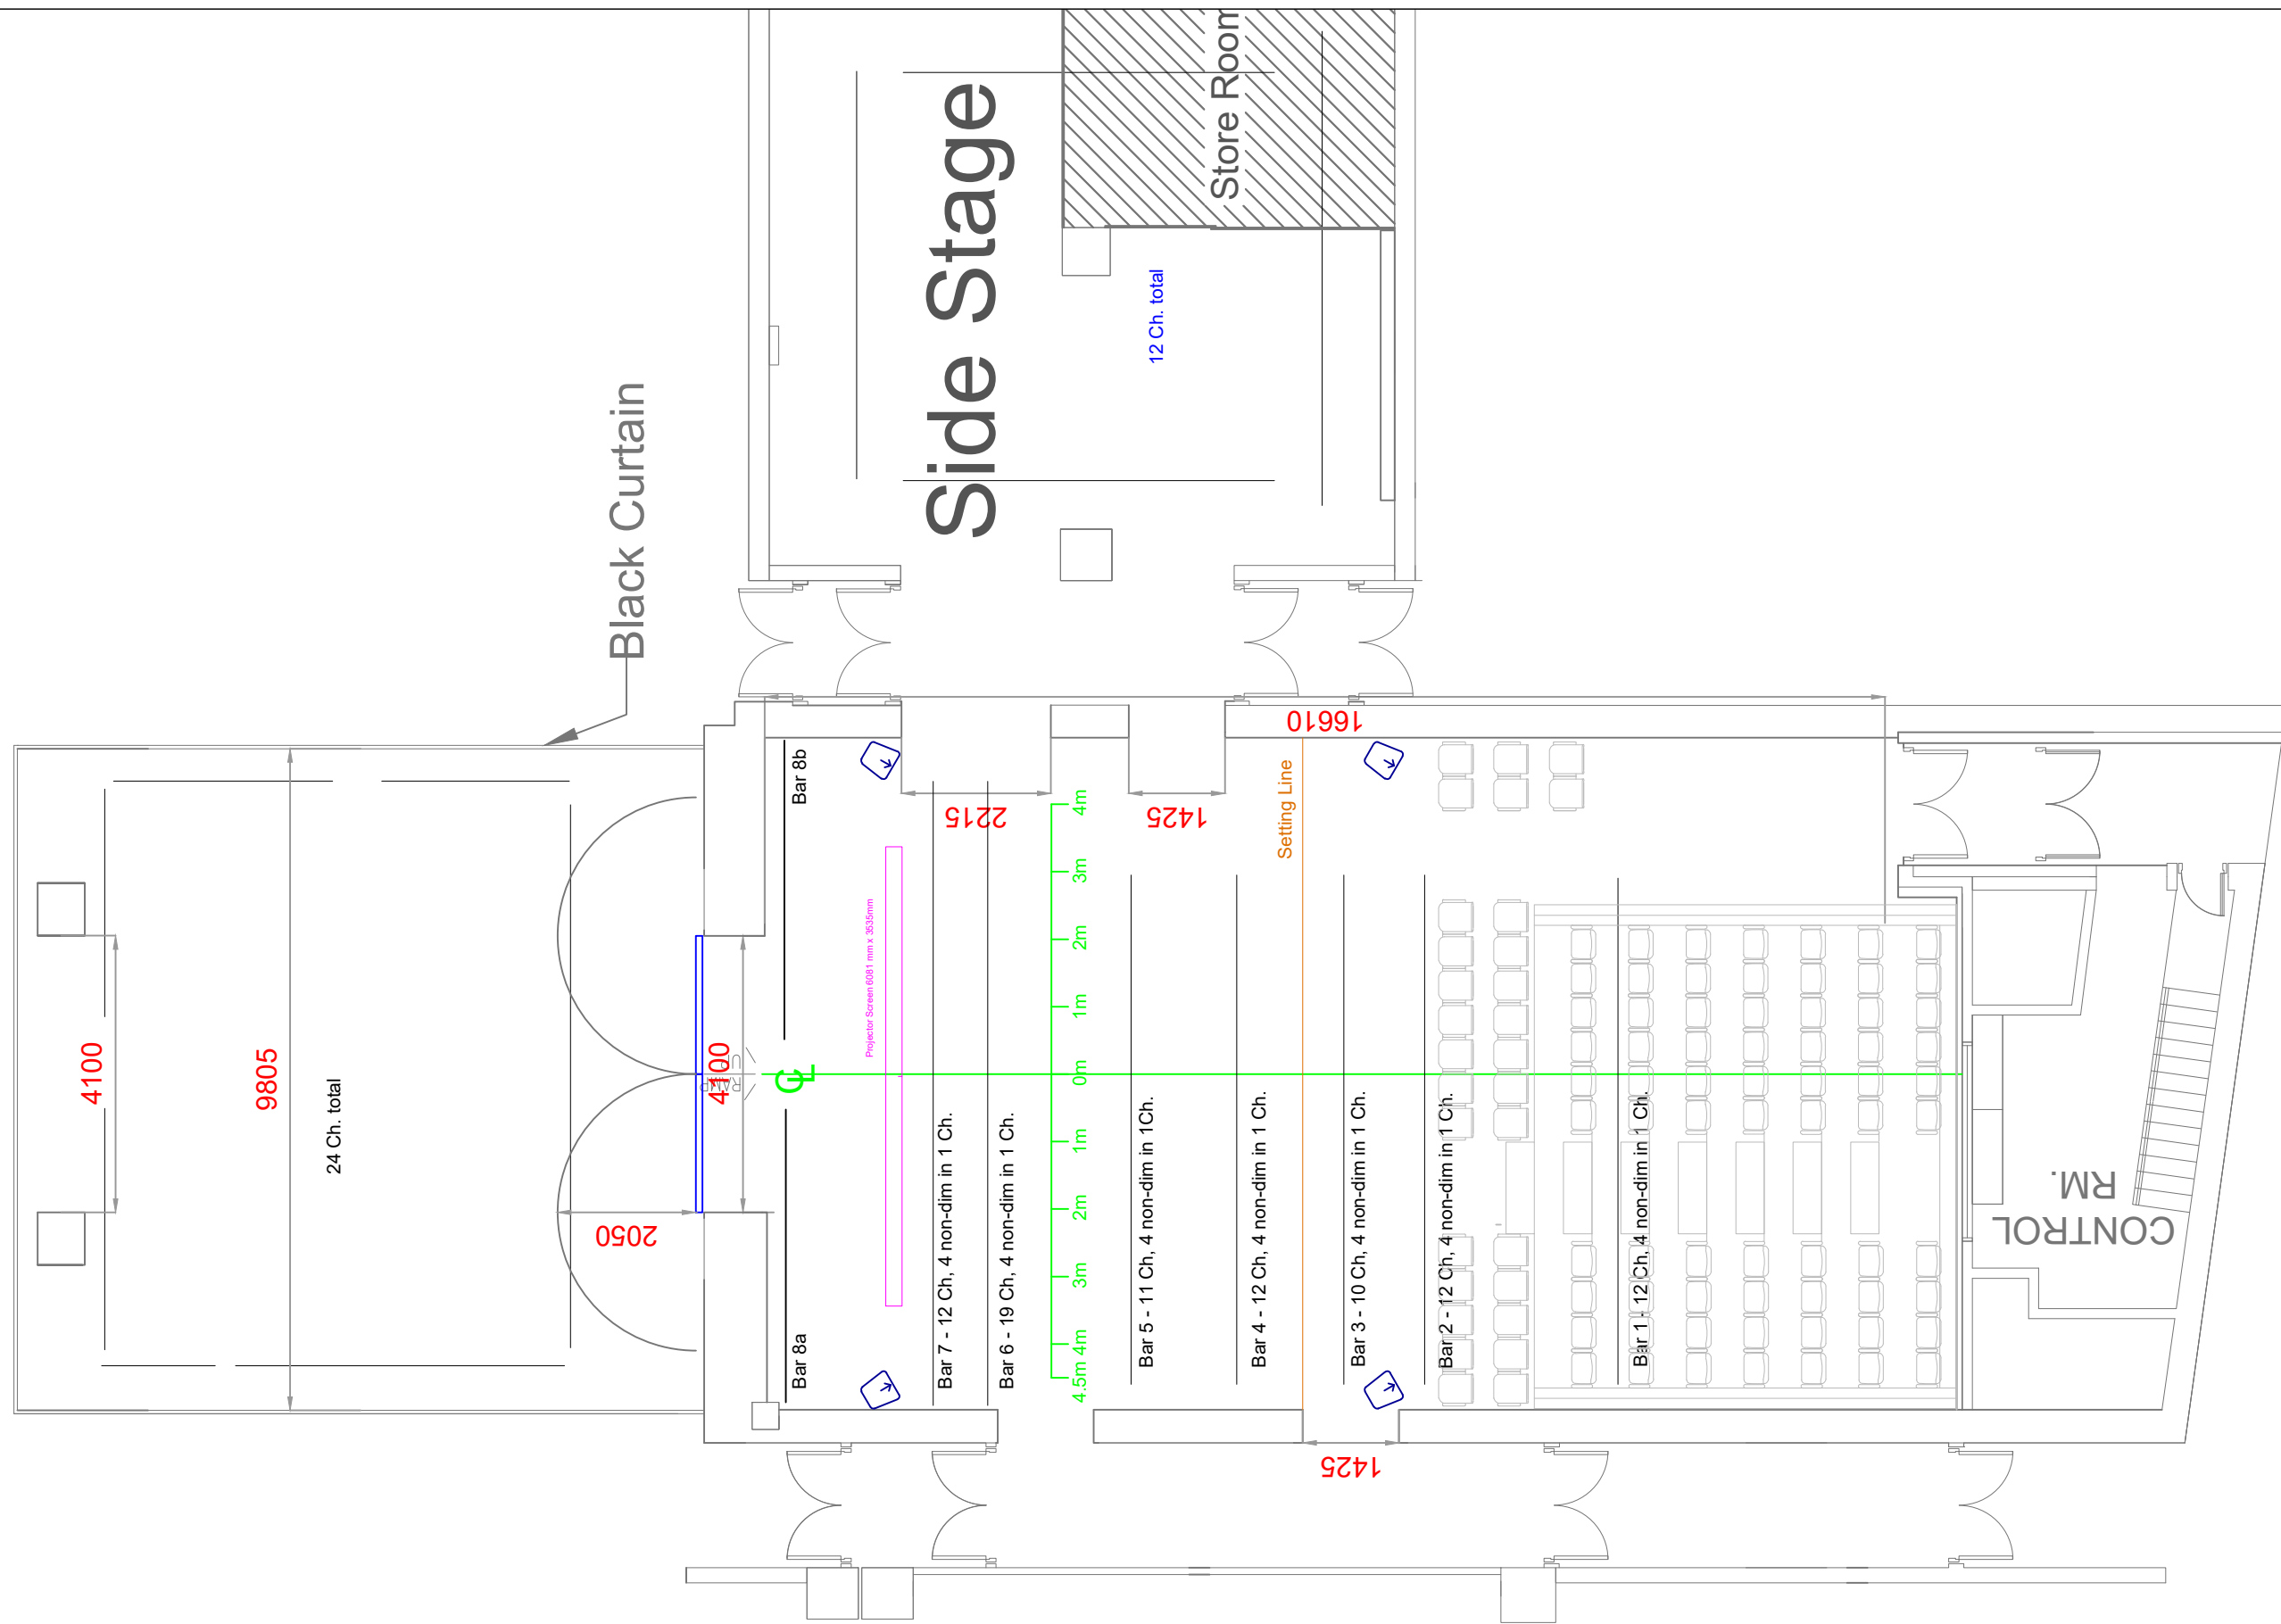

Foyer

Side Stage

Seating Capacity : 100
Wheel Chair Space : 4

Locations:
Hong Kong Creative Arts Centre
30 Pak Tin Street, Shek Kip Mei, Kowloon.

DRAWING
BBT Full View.

Scale:
1:100 (A3)

Date :
01/09/2022

Foyer

Seating Capacity : 100
Wheel Chair Space : 4

Locations:
Hong Kong Creative Arts Centre
30 Pak Tin Street, Shek Kip Mei, Kowloon.

DRAWING
BBT Simple plan

Scale:
1:100 (A3)

Date :
01/09/2022

Seating Capacity : 100
 Wheel Chair Space : 4