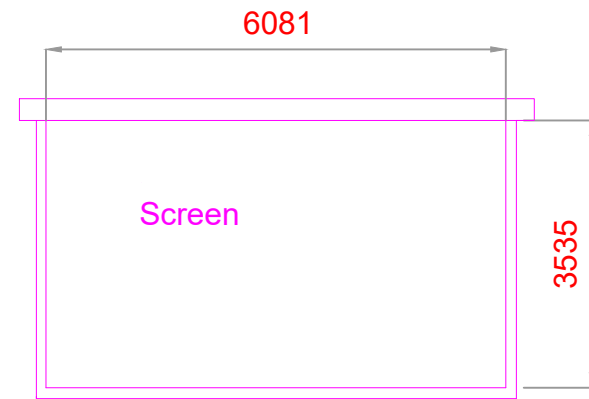

Foyer

Side Stage

Seating Capacity : 100
Wheel Chair Space : 4

Locations:
Hong Kong Creative Arts Centre
30 Pak Tin Street, Shek Kip Mei, Kowloon.

DRAWING
BBT Full View.

Scale:
1:100 (A3)

Date :
01/09/2022

Foyer

Seating Capacity : 100
Wheel Chair Space : 4

Locations:
Hong Kong Creative Arts Centre
30 Pak Tin Street, Shek Kip Mei, Kowloon.

DRAWING
BBT Simple plan

Scale:
1:100 (A3)

Date :
01/09/2022

Seating Capacity : 100
 Wheel Chair Space : 4