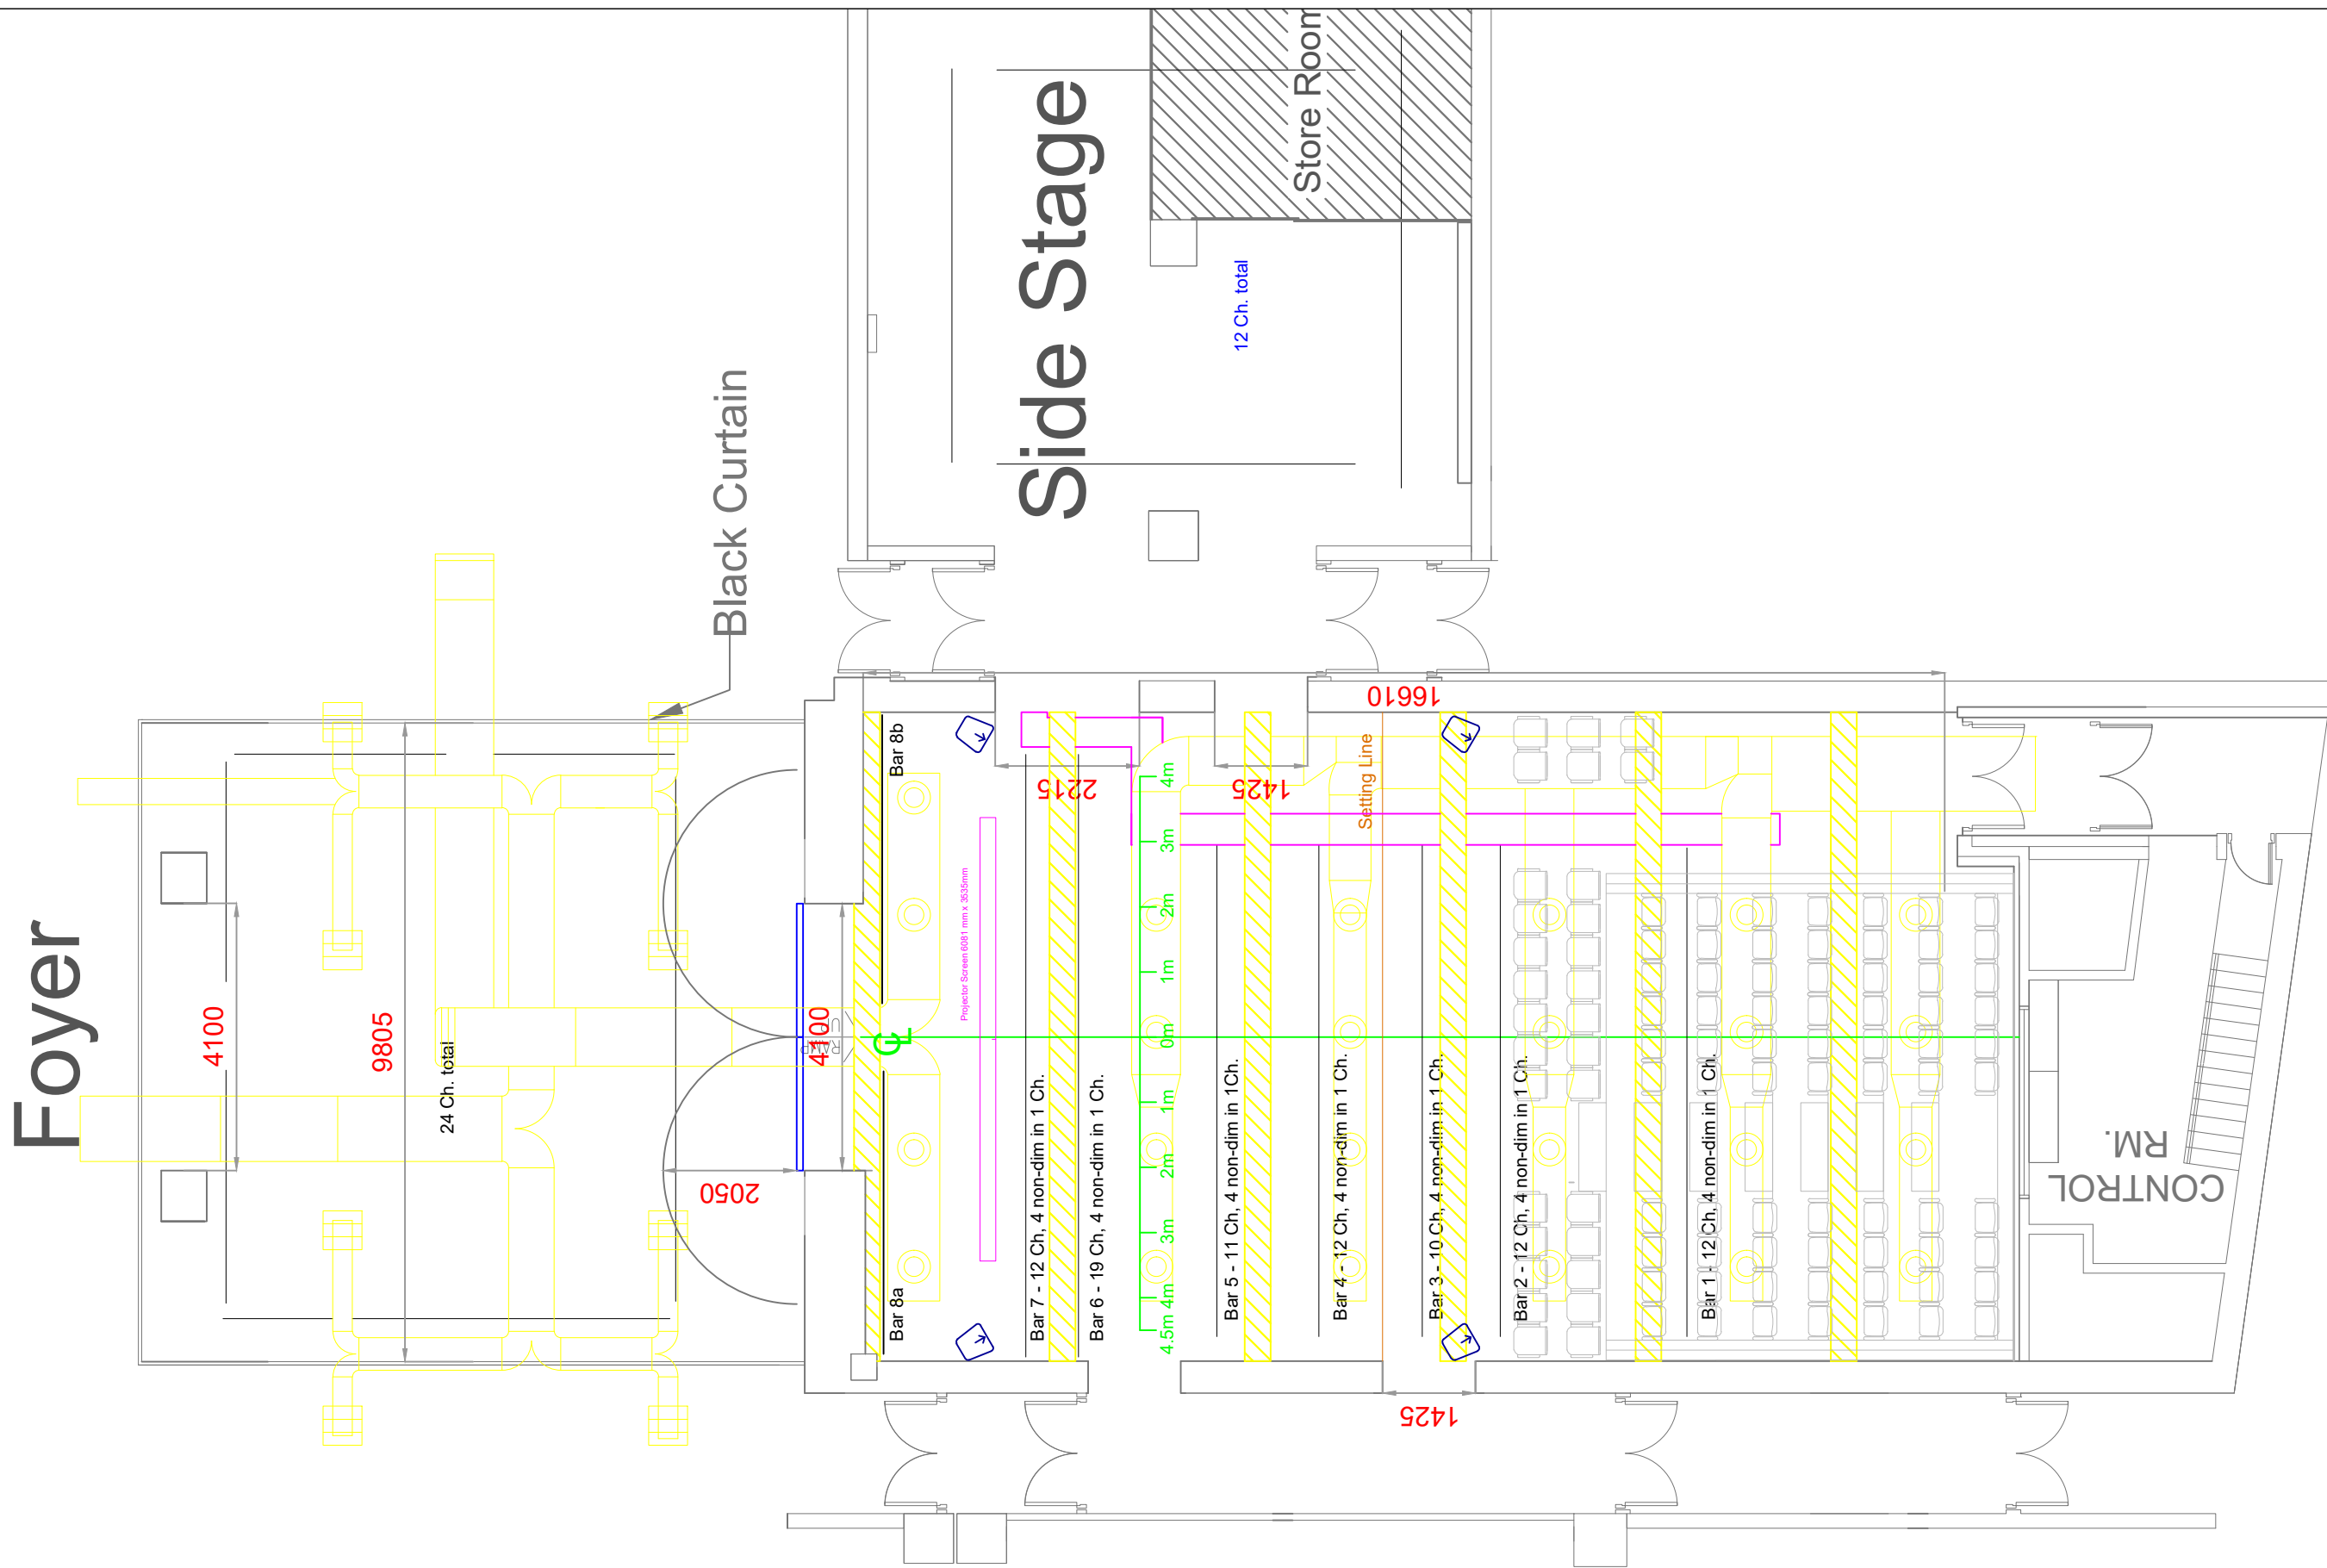

Foyer

Side Stage

Seating Capacity : 100
Wheel Chair Space : 4

Locations:
Hong Kong Creative Arts Centre
30 Pak Tin Street, Shek Kip Mei, Kowloon.

DRAWING
BBT Full View.

Scale:
1:100 (A3)

Date :
01/09/2022

Foyer

Seating Capacity : 100
Wheel Chair Space : 4

Locations:
Hong Kong Creative Arts Centre
30 Pak Tin Street, Shek Kip Mei, Kowloon.

DRAWING
BBT Simple plan

Scale:
1:100 (A3)

Date :
01/09/2022

Seating Capacity : 100
 Wheel Chair Space : 4